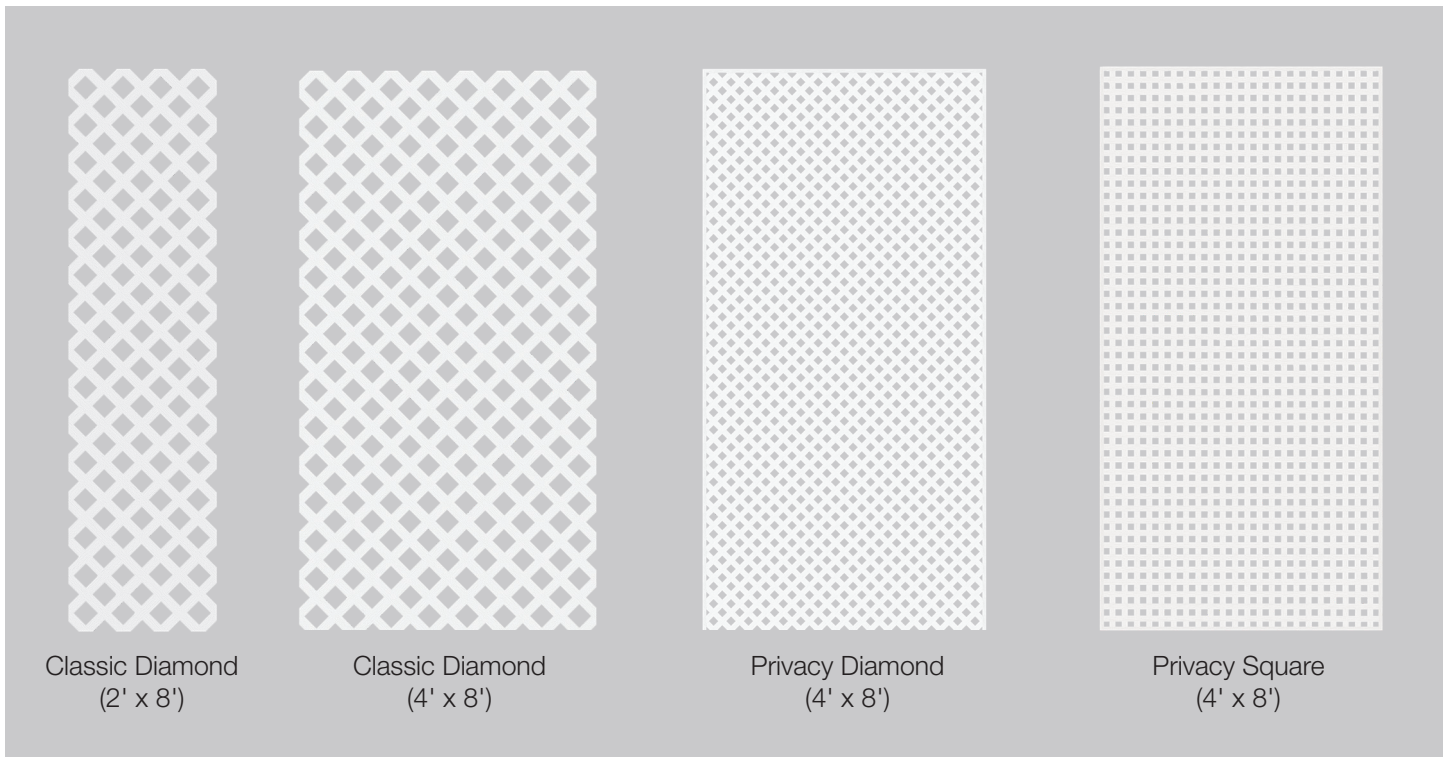

LATTICE

LATTICE				
Color	Classic Diamond (2' x 8')	Classic Diamond (4' x 8')	Privacy Diamond (4' x 8')	Privacy Square (4' x 8')
White	73004010	73004026	73004042	73004051
Woodland Green	N/A	73004020	73004037	N/A
Sierra Cedar	N/A	73004021	73004038	N/A
Redwood	N/A	73004023	73004040	N/A
Clay	N/A	73054359	73054360	N/A
Brazilian Walnut	N/A	73004144	73004142	N/A
Nantucket Gray	N/A	73004145	73004143	N/A
Better Than Treated	N/A	N/A	73004108	N/A
Black	N/A	73004497	73004479	73053435
Espresso	N/A	73053436	73053437	N/A

Lattice comes in a variety of color options and is NOT intended to be painted.