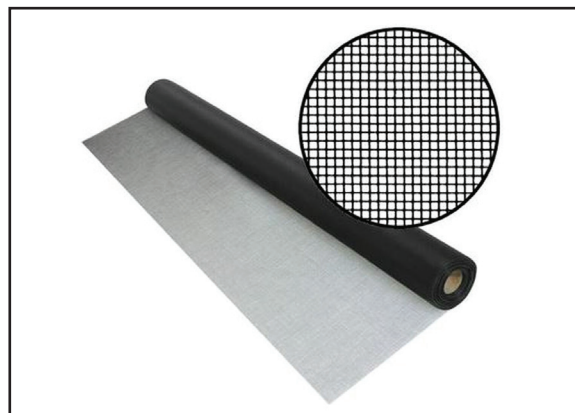

Step 4

Choose from 50' rolls of 5', 6', 7', 8' and 9' x 100'.