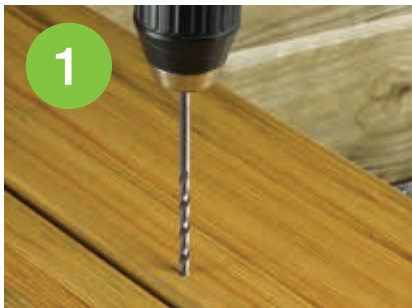

EASY three-step process:

DRILL