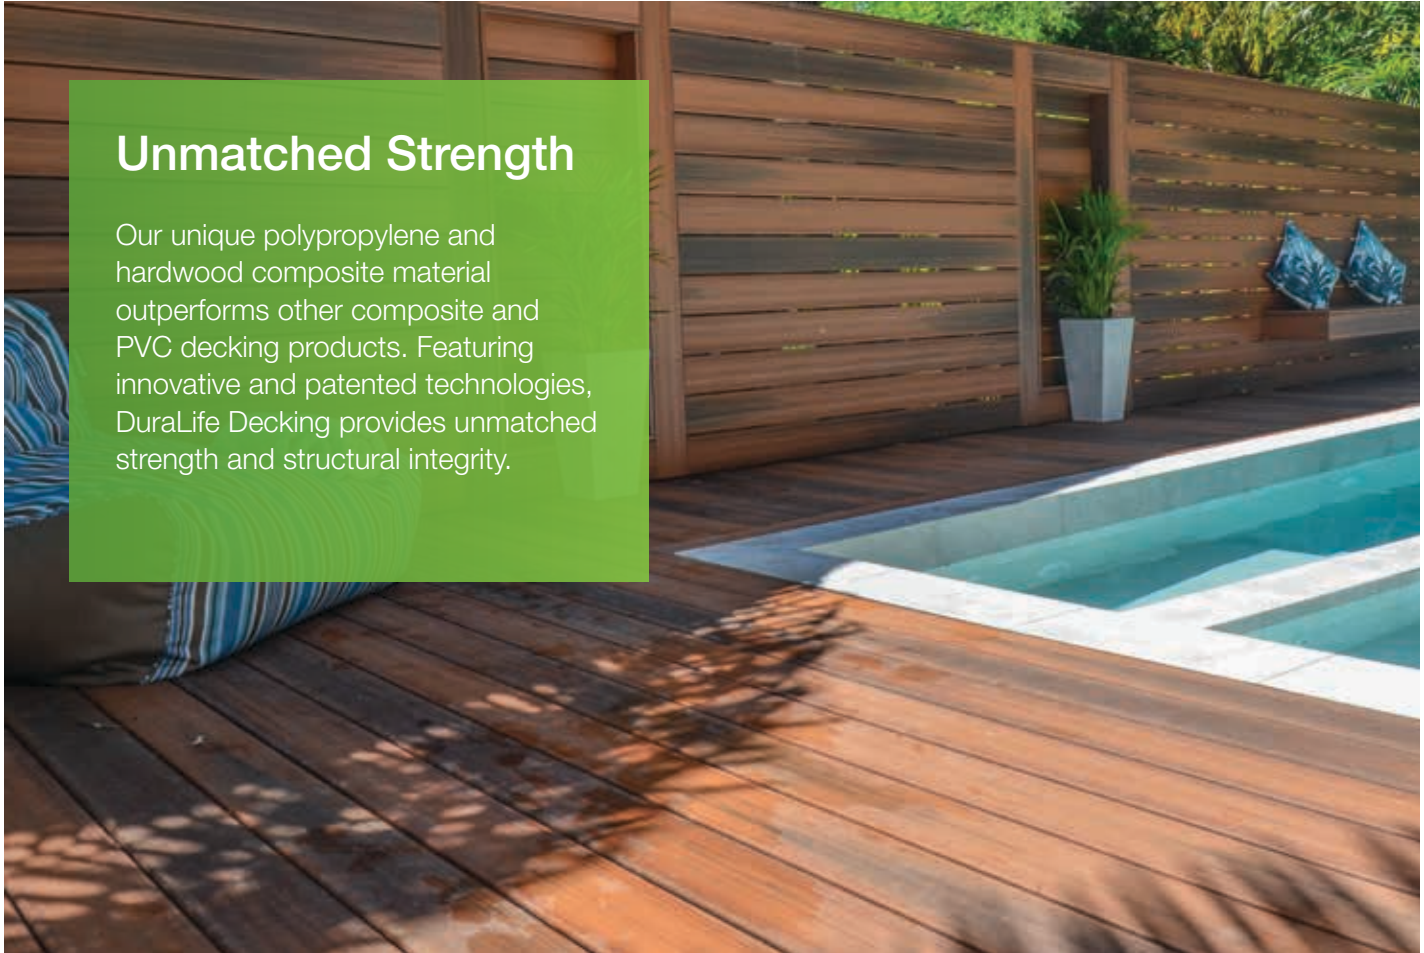

DuraLife[®]

DECKING

DECKING
2024 CATALOG

DURALIFE DECKING

Make your deck dreams come true with our durable, low-maintenance composite decking. Offering several eco-friendly collections, we make it easy to find a style that satisfies any taste and budget.

Unmatched Strength

Our unique polypropylene and hardwood composite material outperforms other composite and PVC decking products. Featuring innovative and patented technologies, DuraLife Decking provides unmatched strength and structural integrity.