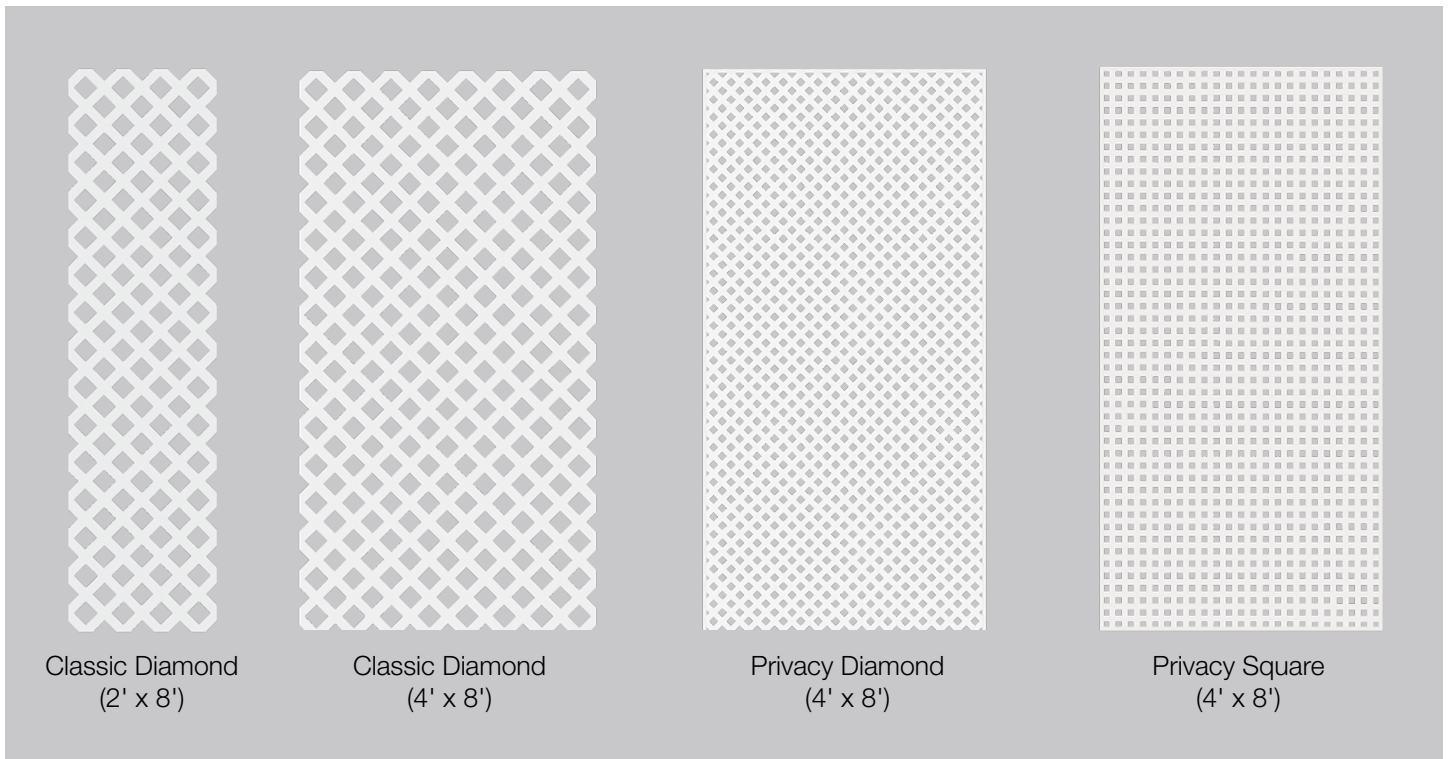

LATTICE

LATTICE				
Color	Classic Diamond (2' x 8')	Classic Diamond (4' x 8')	Privacy Diamond (4' x 8')	Privacy Square (4' x 8')
White	73004010	73004026	73004042	73004051
Woodland Green	N/A	73004020	73004037	N/A
Sierra Cedar	N/A	73004021	73004038	N/A
Redwood	N/A	73004023	73004040	N/A
Clay	N/A	73054359	73054360	N/A
Brazilian Walnut	N/A	73004144	73004142	N/A
Nantucket Gray	N/A	73004145	73004143	N/A
Better Than Treated	N/A	N/A	73004108	N/A
Black	N/A	73004497	73004479	73053435
Espresso	N/A	73053436	73053437	N/A

Lattice comes in a variety of color options and is NOT intended to be painted.