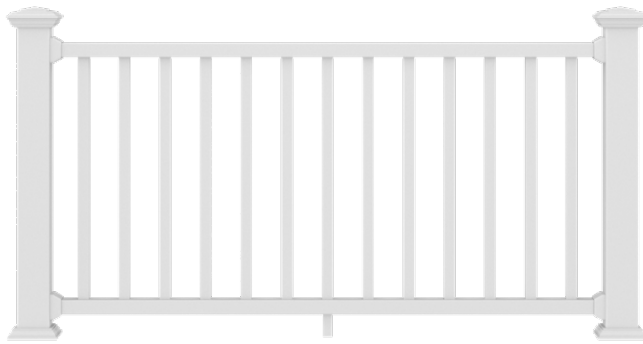

SELECT SERIES™ VINYL RAILING

LEVEL RAIL KITS

Description	White
Select Series 6' x 36" Rail Kit with Square Balusters	73012418
Select Series 8' x 36" Rail Kit with Square Balusters	73012424
Select Series 10' x 36" Rail Kit with Square Balusters	73012430
Select Series 6' x 42" Rail Kit with Square Balusters	73012436
Select Series 8' x 42" Rail Kit with Square Balusters	73012438
Select Series 10' x 42" Rail Kit with Square Balusters	73012440

Level rail kits include top and bottom rail, brackets, balusters and support feet.

STAIR RAIL KITS

Description	White
Select Series 6' x 36" Stair Kit with Square Balusters	73024862
Select Series 8' x 36" Stair Kit with Square Balusters	73024863
Select Series 8' x 42" Stair Kit with Square Balusters	73024865

Stair rail kits include top rail with aluminum stiffener, bottom rail, brackets and balusters.

Dimensions

- 6' length rails (67½" actual size)
- 8' length rails (91½" actual size)
- 10' length rails (115½" actual size)
- 6' length stairs (67½" actual size)
- 8' length stairs (91½" actual size)
- 36" & 42" finished heights (with 3" bottom space)

1⅜" Square Balusters