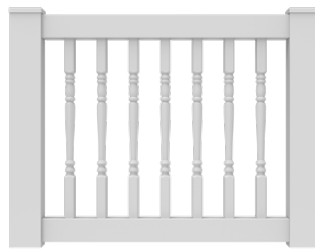

1⅜" Turned Balusters

Bella Premier Series Gate Kits provide safety and containment to your project and can accommodate 36" to 48" wide openings between posts. Hinges and latches sold separately.

GATE HARDWARE

Description	Black	White
Standard Wrap Hinge Pair	73028117	73025512
Two-Sided Locking Latch	73050187	73050188
Gravity Latch	73002252	73025491

STRUCTURAL POSTS

Description	36"	42"
Flush Mount Post (includes steel post, post inserts, mounting plate, vinyl shims and hardware)	73019022	73019024
Thru/Fascia Mount Post (includes steel post, post inserts, mounting plate, vinyl shims and hardware)	73019023	73019025