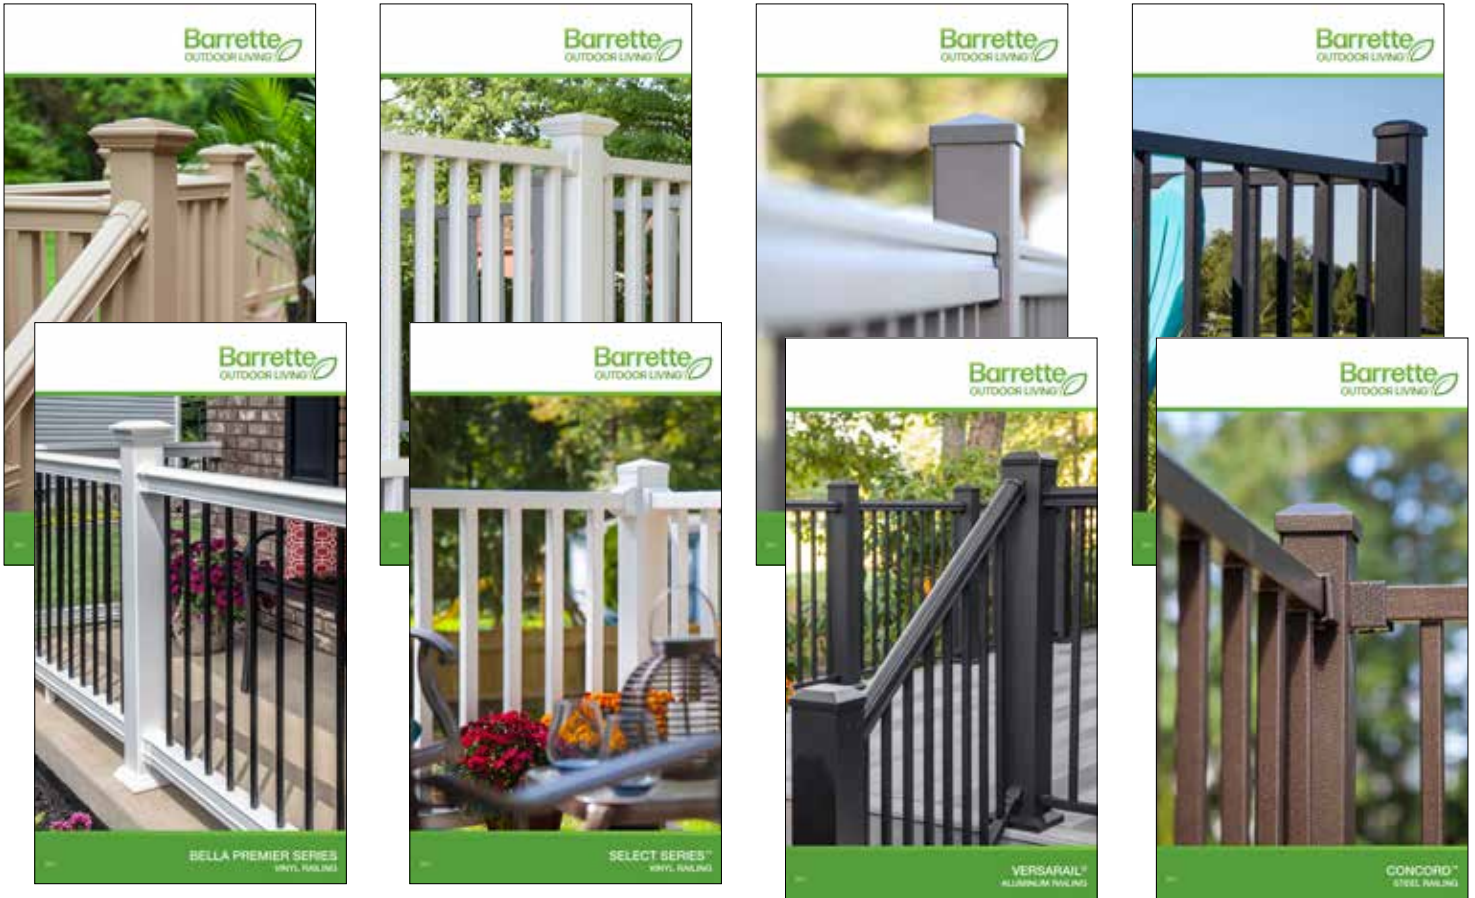

Table of Contents

SAMPLES & DISPLAYS

POP TABLETOP DISPLAY TOWER	4
MERCHANDISING DISPLAYS	6
LITERATURE	7
POP TABLETOP DISPLAYS & HAND SAMPLE	10
COLOR FAN DECKS	12
FLOOR DISPLAYS	13
PRODUCT PLAQUES	16
ADDITIONAL RESOURCES	17

POP TABLETOP DISPLAY TOWER

51010469

Rotating tower display with 12 spots for panel graphics and POP Tabletop Displays. Finished assembled height is 3' x 3' x 7' 7". Comes with all hardware for installation and assembly instructions.

POP TABLETOP DISPLAY TOWER PANELS

51012577

Box of 8 display tower panel graphics. Each panel graphic measures 15.06" x 26.87" x 0.25" and is designed to fit in channels for each slot on the tower. Includes 4 Barrette Outdoor Living tower headers that attach to the top of each section.