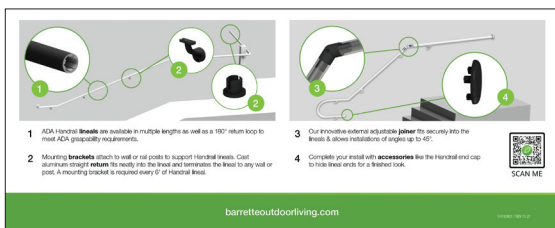

51011996

ADA Handrail merchandising display for vinyl or aluminum ADA Handrail. Powder-coated base with pegboard to hold all components. Product NOT INCLUDED with display. Graphics (51012431) ordered separately.

51012431

Double sided ADA Handrail merchandising header graphics & belly bands for merchandising display (51011996). One side of header/belly graphic shows VHR, the other side shows AHR. Must be ordered with merchandising display.