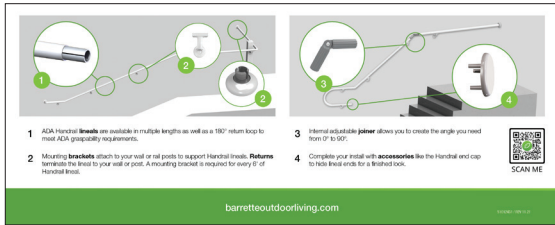

51011996

ADA Handrail merchandising display for vinyl or aluminum ADA Handrail. Powder-coated base with pegboard to hold all components. Product NOT INCLUDED with display. Graphics (51012431) ordered separately.

51012431

Double sided ADA Handrail merchandising header graphics & belly bands for merchandising display (51011996). One side of header/belly graphic shows VHR, the other side shows AHR. Must be ordered with merchandising display.