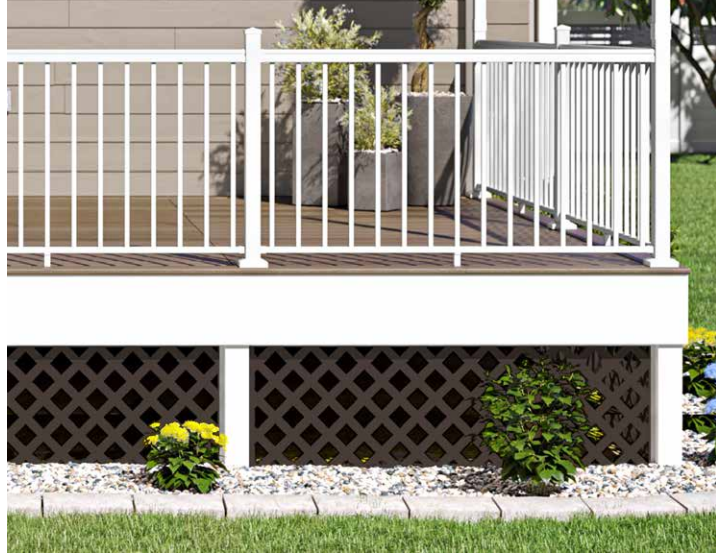

# Barrette

OUTDOOR LIVING® 

**LATTICE**  
PRODUCT INFORMATION

Barrette Outdoor Living plastic lattice is perfect for adding unique detailing while providing the necessary privacy you want. Strong and durable, lattice can't be attacked by termites or other wood eating pests, and installs quickly and easily. Low-maintenance, lattice needs no sanding, staining or painting to maintain its classic look. With a variety of styles and accessories to match, lattice can be the customizable solution you're looking for.

## FEATURES & BENEFITS

- Strong & durable
- Quick and easy to install
- SolarGuard® prevents fading and discoloration
- Low-maintenance
- Transferrable Limited Lifetime Warranty

*Classic Diamond*  
Nominal Sheet Size:  
4' x 8', 2' x 8'  
\*2' x 8' Available in White Only

*Privacy Diamond*  
Nominal Sheet Size:  
4' x 8'

*Privacy Square*  
Nominal Sheet Size:  
4' x 8'  
Available in White Only

Cap Molding

Color matched 1½" Stainless Steel Screws

Divider Molding

SCAN ME