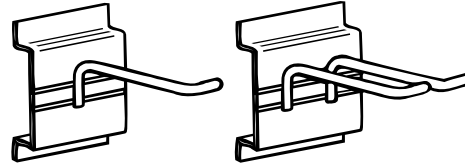

SYSTÈME DE RANGEMENT ULTRALINE SISTEMA DE ALMACENAMIENTO ULTRALINE

Félicitations pour votre achat du système de rangement de haute qualité Ultraline de Royal Outdoor Products Co. Le système de rangement Ultraline embellira votre remise de jardin et donnera encore d'avantage de valeur à votre investissement judicieux. Le système de rangement Ultraline comprend des vis pour en faciliter l'installation. Le rail Ultraline est livré en longueur standard de 48 po (1,22 m) mais vous pouvez le couper à la longueur qui vous convient à l'aide d'une égoïne ou d'une scie sauteuse.

Felicitaciones por haber adquirido el sistema de almacenamiento Ultraline de Royal Outdoor Products Co. El sistema de almacenamiento Ultraline embellecerá su cobertizo existente y se sumará a una inversión inteligente. El sistema de almacenamiento Ultraline incluye los tornillos para facilitar la instalación. La guía Ultraline viene en un largo estándar de 48" (122 cm) sin embargo, puede cortarla con una sierra de arco o de vaivén al largo que desee.