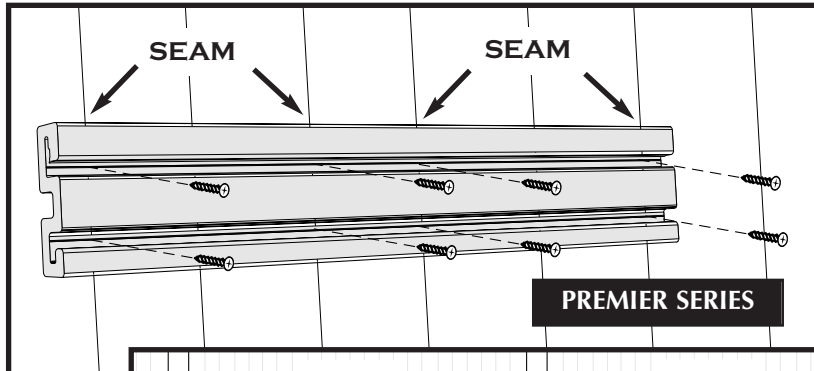

Congratulations on your purchase of the fine quality Ultraline Storage System from Royal Outdoor Products Co. The Ultraline Storage System will beautifully enhance your existing Storage Building and add to a wise investment. The Ultraline Storage System comes complete with screws to facilitate installation. The Ultraline track comes in a standard length of 48" (122cm) however, you may cut the track to whatever length you wish using a hacksaw or jigsaw.

Ultraline Track
4' Qty: 1 8' Qty: 2

Single & Double Prong Bracket
Single 4' Qty: 1 8' Qty: 3
Double 4' Qty: 3 8' Qty: 7

Screw #9 x 1"
4' Qty: 8 8' Qty: 16

1 Position track correctly as shown in the profile drawing at right and insert #9 - 1" screws into the v-grooves of the track. **Note:** The screws must line up with the seams of the building to ensure maximum strength. Do not overtighten screws or vinyl will strip.

2 Install brackets by placing the top portion in first (A). Then slide in the bottom portion (B). Finally, shift the bracket down into its final position (C).

Your satisfaction is very important to Royal. If you have any questions or comments regarding the Ultraline Storage System or other matters concerning your building, please call 1-877-GO-ROYAL and our Customer Service Team will be pleased to assist you.

SYSTÈME DE RANGEMENT ULTRALINE SISTEMA DE ALMACENAMIENTO ULTRALINE

Félicitations pour votre achat du système de rangement de haute qualité Ultraline de Royal Outdoor Products Co. Le système de rangement Ultraline embellira votre remise de jardin et donnera encore d'avantage de valeur à votre investissement judicieux. Le système de rangement Ultraline comprend des vis pour en faciliter l'installation. Le rail Ultraline est livré en longueur standard de 48 po (1,22 m) mais vous pouvez le couper à la longueur qui vous convient à l'aide d'une égoïne ou d'une scie sauteuse.