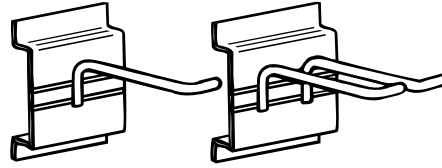

Congratulations on your purchase of the fine quality Ultraline Storage System from Royal Outdoor Products Co. The Ultraline Storage System will beautifully enhance your existing Storage Building and add to a wise investment. The Ultraline Storage System comes complete with screws to facilitate installation. The Ultraline track comes in a standard length of 48" (122cm) however, you may cut the track to whatever length you wish using a hacksaw or jigsaw.

Ultraline Track
4' Qty: 1 8' Qty: 2

Single & Double Prong Bracket
Single 4' Qty: 1 8' Qty: 3
Double 4' Qty: 3 8' Qty: 7

Screw #9 x 1"
4' Qty: 8 8' Qty: 16

1 Position track correctly as shown in the profile drawing at right and insert #9 - 1" screws into the v-grooves of the track. **Note:** The screws must line up with the seams of the building to ensure maximum strength. Do not overtighten screws or vinyl will strip.

2 Install brackets by placing the top portion in first (A). Then slide in the bottom portion (B). Finally, shift the bracket down into its final position (C).

Your satisfaction is very important to Royal. If you have any questions or comments regarding the Ultraline Storage System or other matters concerning your building, please call 1-877-GO-ROYAL and our Customer Service Team will be pleased to assist you.

Felicitaciones por haber adquirido el sistema de almacenamiento Ultraline de Royal Outdoor Products Co. El sistema de almacenamiento Ultraline embellecerá su cobertizo existente y se sumará a una inversión inteligente. El sistema de almacenamiento Ultraline incluye los tornillos para facilitar la instalación. La guía Ultraline viene en un largo estándar de 48" (122 cm) sin embargo, puede cortarla con una sierra de arco o de vaivén al largo que desee.