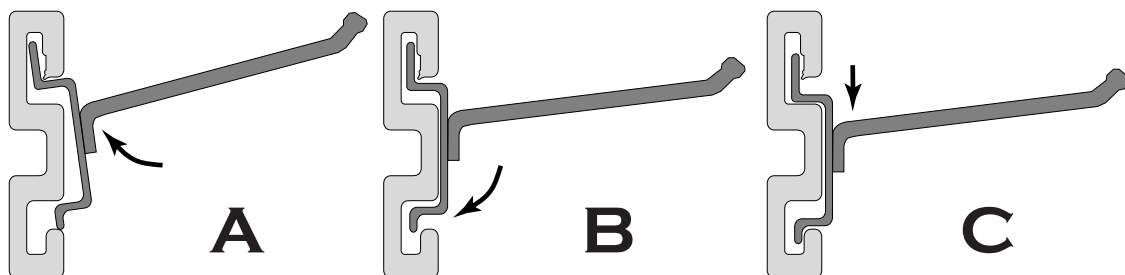

Congratulations on your purchase of the fine quality Ultraline Storage System from Royal Outdoor Products Co. The Ultraline Storage System will beautifully enhance your existing Storage Building and add to a wise investment. The Ultraline Storage System comes complete with screws to facilitate installation. The Ultraline track comes in a standard length of 48" (122cm) however, you may cut the track to whatever length you wish using a hacksaw or jigsaw.

Ultraline Track
4' Qty: 1 8' Qty: 2

Single & Double Prong Bracket
Single 4' Qty: 1 8' Qty: 3
Double 4' Qty: 3 8' Qty: 7

Screw #9 x 1"
4' Qty: 8 8' Qty: 16

1 Position track correctly as shown in the profile drawing at right and insert #9 - 1" screws into the v-grooves of the track. **Note:** The screws must line up with the seams of the building to ensure maximum strength. Do not overtighten screws or vinyl will strip.

2 Install brackets by placing the top portion in first (A). Then slide in the bottom portion (B). Finally, shift the bracket down into its final position (C).

Your satisfaction is very important to Royal. If you have any questions or comments regarding the Ultraline Storage System or other matters concerning your building, please call 1-877-GO-ROYAL and our Customer Service Team will be pleased to assist you.

SYSTÈME DE RANGEMENT ULTRALINE SISTEMA DE ALMACENAMIENTO ULTRALINE

Félicitations pour votre achat du système de rangement de haute qualité Ultraline de Royal Outdoor Products Co. Le système de rangement Ultraline embellira votre remise de jardin et donnera encore d'avantage de valeur à votre investissement judicieux. Le système de rangement Ultraline comprend des vis pour en faciliter l'installation. Le rail Ultraline est livré en longueur standard de 48 po (1,22 m) mais vous pouvez le couper à la longueur qui vous convient à l'aide d'une égoïne ou d'une scie sauteuse.