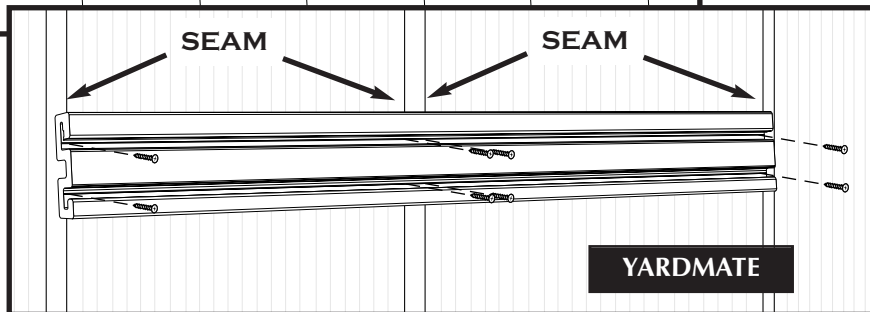

Congratulations on your purchase of the fine quality Ultraline Storage System from Royal Outdoor Products Co. The Ultraline Storage System will beautifully enhance your existing Storage Building and add to a wise investment. The Ultraline Storage System comes complete with screws to facilitate installation. The Ultraline track comes in a standard length of 48" (122cm) however, you may cut the track to whatever length you wish using a hacksaw or jigsaw.

Ultraline Track
4' Qty: 1 8' Qty: 2

Single & Double Prong Bracket
Single 4' Qty: 1 8' Qty: 3
Double 4' Qty: 3 8' Qty: 7

Screw #9 x 1"
4' Qty: 8 8' Qty: 16

1 Position track correctly as shown in the profile drawing at right and insert #9 - 1" screws into the v-grooves of the track. **Note:** The screws must line up with the seams of the building to ensure maximum strength. Do not overtighten screws or vinyl will strip.

2 Install brackets by placing the top portion in first (A). Then slide in the bottom portion (B). Finally, shift the bracket down into its final position (C).

Your satisfaction is very important to Royal. If you have any questions or comments regarding the Ultraline Storage System or other matters concerning your building, please call 1-877-GO-ROYAL and our Customer Service Team will be pleased to assist you.

SYSTÈME DE RANGEMENT ULTRALINE SISTEMA DE ALMACENAMIENTO ULTRALINE

Félicitations pour votre achat du système de rangement de haute qualité Ultraline de Royal Outdoor Products Co. Le système de rangement Ultraline embellira votre remise de jardin et donnera encore d'avantage de valeur à votre investissement judicieux. Le système de rangement Ultraline comprend des vis pour en faciliter l'installation. Le rail Ultraline est livré en longueur standard de 48 po (1,22 m) mais vous pouvez le couper à la longueur qui vous convient à l'aide d'une égoïne ou d'une scie sauteuse.