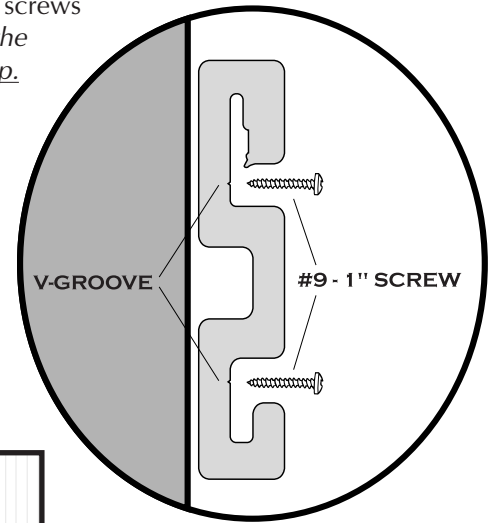

Congratulations on your purchase of the fine quality Ultraline Storage System from Royal Outdoor Products Co. The Ultraline Storage System will beautifully enhance your existing Storage Building and add to a wise investment. The Ultraline Storage System comes complete with screws to facilitate installation. The Ultraline track comes in a standard length of 48" (122cm) however, you may cut the track to whatever length you wish using a hacksaw or jigsaw.

Ultraline Track
4' Qty: 1 8' Qty: 2

Single & Double Prong Bracket
Single 4' Qty: 1 8' Qty: 3
Double 4' Qty: 3 8' Qty: 7

Screw #9 x 1"
4' Qty: 8 8' Qty: 16

1 Position track correctly as shown in the profile drawing at right and insert #9 - 1" screws into the v-grooves of the track. **Note:** The screws must line up with the seams of the building to ensure maximum strength. Do not overtighten screws or vinyl will strip.

2 Install brackets by placing the top portion in first (A). Then slide in the bottom portion (B). Finally, shift the bracket down into its final position (C).

Your satisfaction is very important to Royal. If you have any questions or comments regarding the Ultraline Storage System or other matters concerning your building, please call 1-877-GO-ROYAL and our Customer Service Team will be pleased to assist you.

Coloque la guía en la posición correcta tal como se muestra en el dibujo del corte longitudinal a la derecha e introduzca los tornillos de 1" (No. 9) en la ranura en V de la guía. **Nota:** Los tornillos deben estar alineados con las juntas de la construcción para asegurar la máxima resistencia. No apriete excesivamente los tornillos pues puede dañar el vinilo.